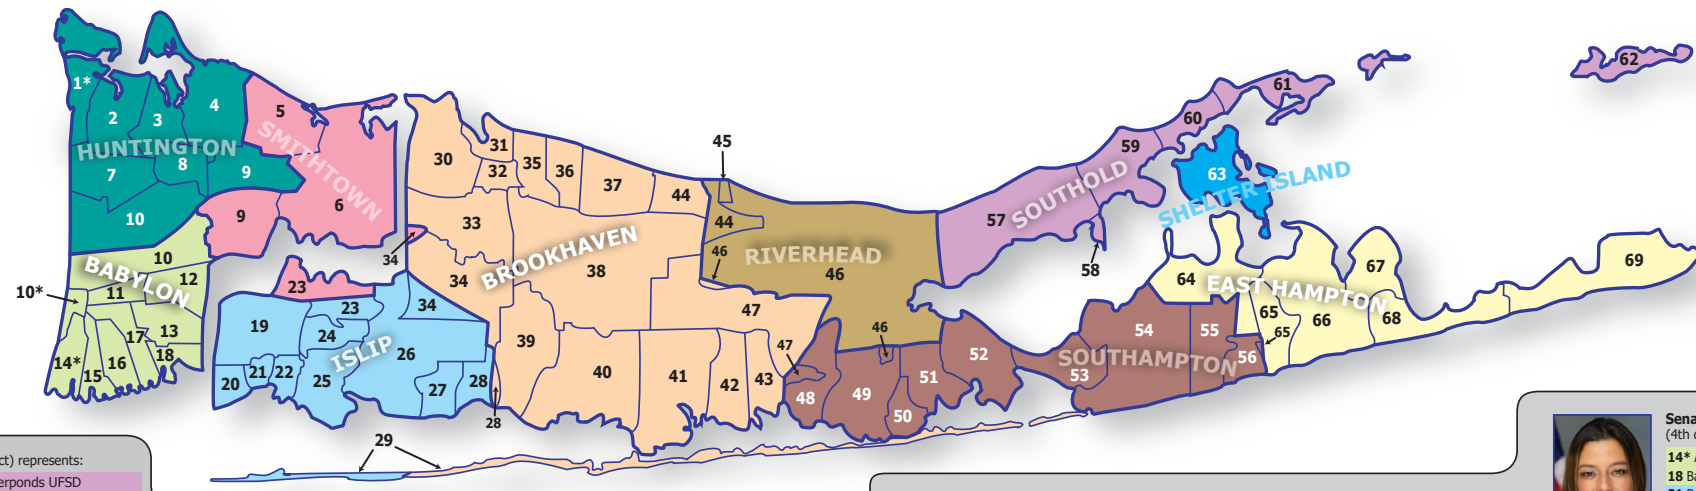

Suffolk County School District Delegate Facemap 2023

January 5, 2023

MEMBERS OF CONGRESS

1. **Congressman Nick LaLota (R)** (1st district) represents:

68 Amagansett UFSD	61 Oysterponds UFSD
55 Bridgehampton UFSD	31 Port Jefferson UFSD
1* Cold Spring Harbor CSD	50 Quogue UFSD
9 Commack UFSD	48 Remsenburg-Speonk UFSD
9 Commack UFSD	46 Riverhead CSD
32 Comsewogue UFSD	46 Riverhead CSD
66 East Hampton UFSD	46 Riverhead CSD
51 East Quogue	37 Rocky Point UFSD
47 Eastport-South Manor	34 Sachem CSD
47 Eastport-South Manor	34 Sachem CSD
8 Elwood UFSD	34 Sachem CSD
29 Fire Island UFSD	64 Sag Harbor UFSD
29 Fire Island UFSD	56 Sagaponack Common SD
60 Fishers Island UFSD	63 Shelter Island UFSD
44 Greenport UFSD	44 Shoreham-Wading River CSD
44 Greenport UFSD	44 Shoreham-Wading River CSD
10 Half Hollow Hills CSD	44 Shoreham-Wading River CSD
10 Half Hollow Hills CSD	6 Smithtown CSD
52 Hampton Bays UFSD	40 South Country CSD
3 Harborfields CSD	7 South Huntington UFSD
23 Hauppauge UFSD	54 Southampton UFSD
23 Hauppauge UFSD	59 Southold UFSD
23 Hauppauge UFSD	2 Huntington UFSD
2 Huntington UFSD	59 Southold UFSD
2 Huntington UFSD	67 Springs UFSD
5 Kings Park CSD	30 Three Village CSD
38 Longwood CSD	53 Tuckahoe Common SD
57 Mattituck-Cutchogue UFSD	65 Wainscott Common SD
38 Longwood CSD	65 Wainscott Common SD
38 Longwood CSD	65 Wainscott Common SD
36 Miller Place UFSD	49 Westhampton Beach UFSD
69 Montauk UFSD	
35 Mount Sinai UFSD	
58 New Suffolk Common SD	
4 Northport-East Northport UFSD	

1. **Congressman Andrew Garbarino (R)** (2nd district) represents:

14* Amityville UFSD	10 Half Hollow Hills CSD
18 Babylon UFSD	23 Hauppauge UFSD
21 Bay Shore UFSD	23 Hauppauge UFSD
28 Bayport-Blue Point UFSD	22 Islip UFSD
28 Bayport-Blue Point UFSD	16 Lindenhurst UFSD
19 Brentwood UFSD	38 Longwood CSD
42 Central Islip UFSD	13 North Babylon UFSD
26 Connetquot CSD	39 Patchogue-Medford UFSD
15 Copiague UFSD	46 Riverhead CSD
12 Deer Park UFSD	46 Riverhead CSD
66 East Hampton UFSD	34 Sachem CSD
25 East Islip UFSD	34 Sachem CSD
43 East Moriches UFSD	34 Sachem CSD
47 Eastport-South Manor UFSD	27 Sayville UFSD
47 Eastport-South Manor UFSD	40 South Country CSD
10* Farmingdale UFSD	17 West Babylon UFSD
29 Fire Island UFSD	20 West Islip UFSD
29 Fire Island UFSD	41 William Floyd UFSD
10 Half Hollow Hills CSD	11 Wyandanch UFSD

1. **Congressman George A.D. Santos (R)** (3rd district) represents:

1* Cold Spring Harbor CSD
10* Farmingdale UFSD

ASSEMBLY MEMBERS

1. **Assemblywoman Jodi Giglio (R)** (2nd district) represents:

42 Center Moriches UFSD
47 Eastport-South Manor CSD
47 Eastport-South Manor CSD
62 Fishers Island UFSD
60 Greenport UFSD
45 Little Flower UFSD
38 Longwood CSD
57 Mattituck-Cutchogue UFSD
36 Miller Place UFSD
35 Mount Sinai UFSD
58 New Suffolk Common SD
61 Oysterponds UFSD
31 Port Jefferson UFSD
46 Riverhead CSD
46 Riverhead CSD
46 Riverhead CSD
37 Rocky Point UFSD
44 Shoreham-Wading River CSD
44 Shoreham-Wading River CSD
59 Southold UFSD
41 William Floyd UFSD